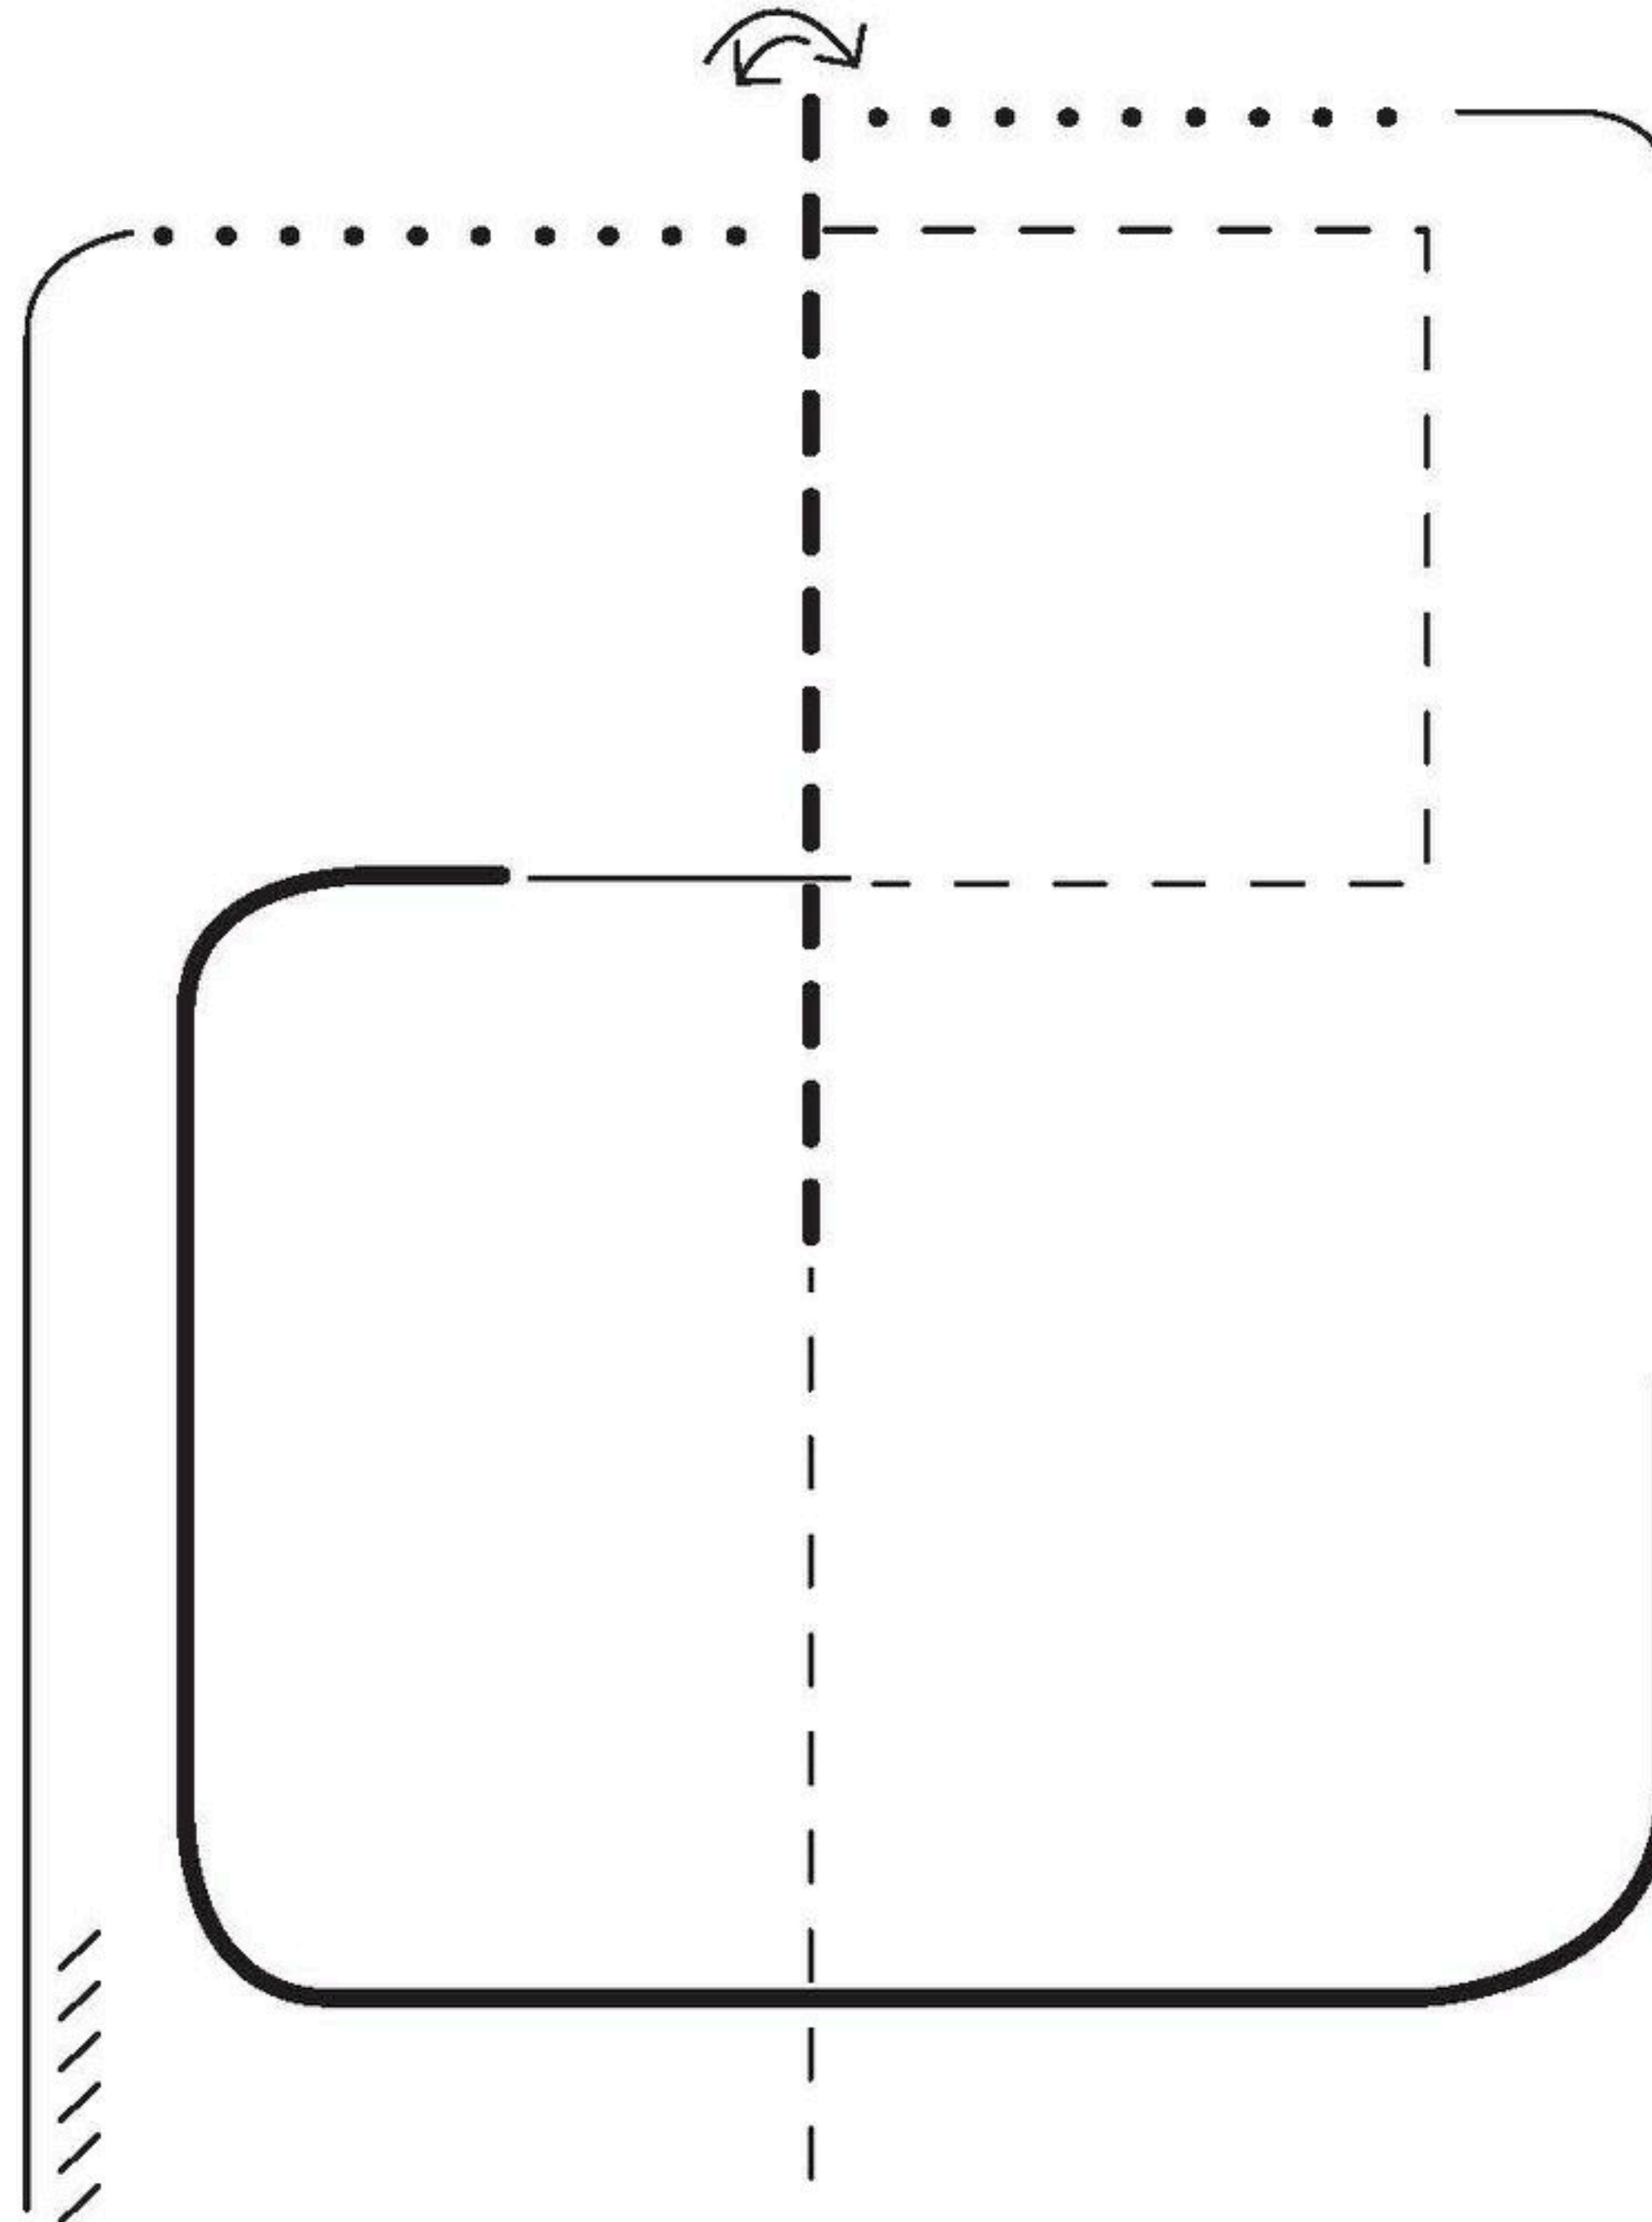

# VRH & NRSHA Ranch Riding

Open  
Cowboy

Amateur  
Ltd Amateur  
Novice Amateur

Youth  
Ltd Youth  
Novice Youth

1. From the in gate, trot into the arena and up the center of the arena
2. ½ way up , extended the trot
3. Stop, ¼ turn left, 180 turn right
4. Walk
5. Right lead down the side of the arena
6. Extended the lope around the end of the arena, collect
7. Trot square as shown
8. Walk
9. Left lead down the end of the arena
10. Stop and back
11. Exit at the walk or trot

Note: The drawn description of this pattern is only intended for the general depiction of the pattern. Exhibitors should utilize the arena space to best exhibit their horses.