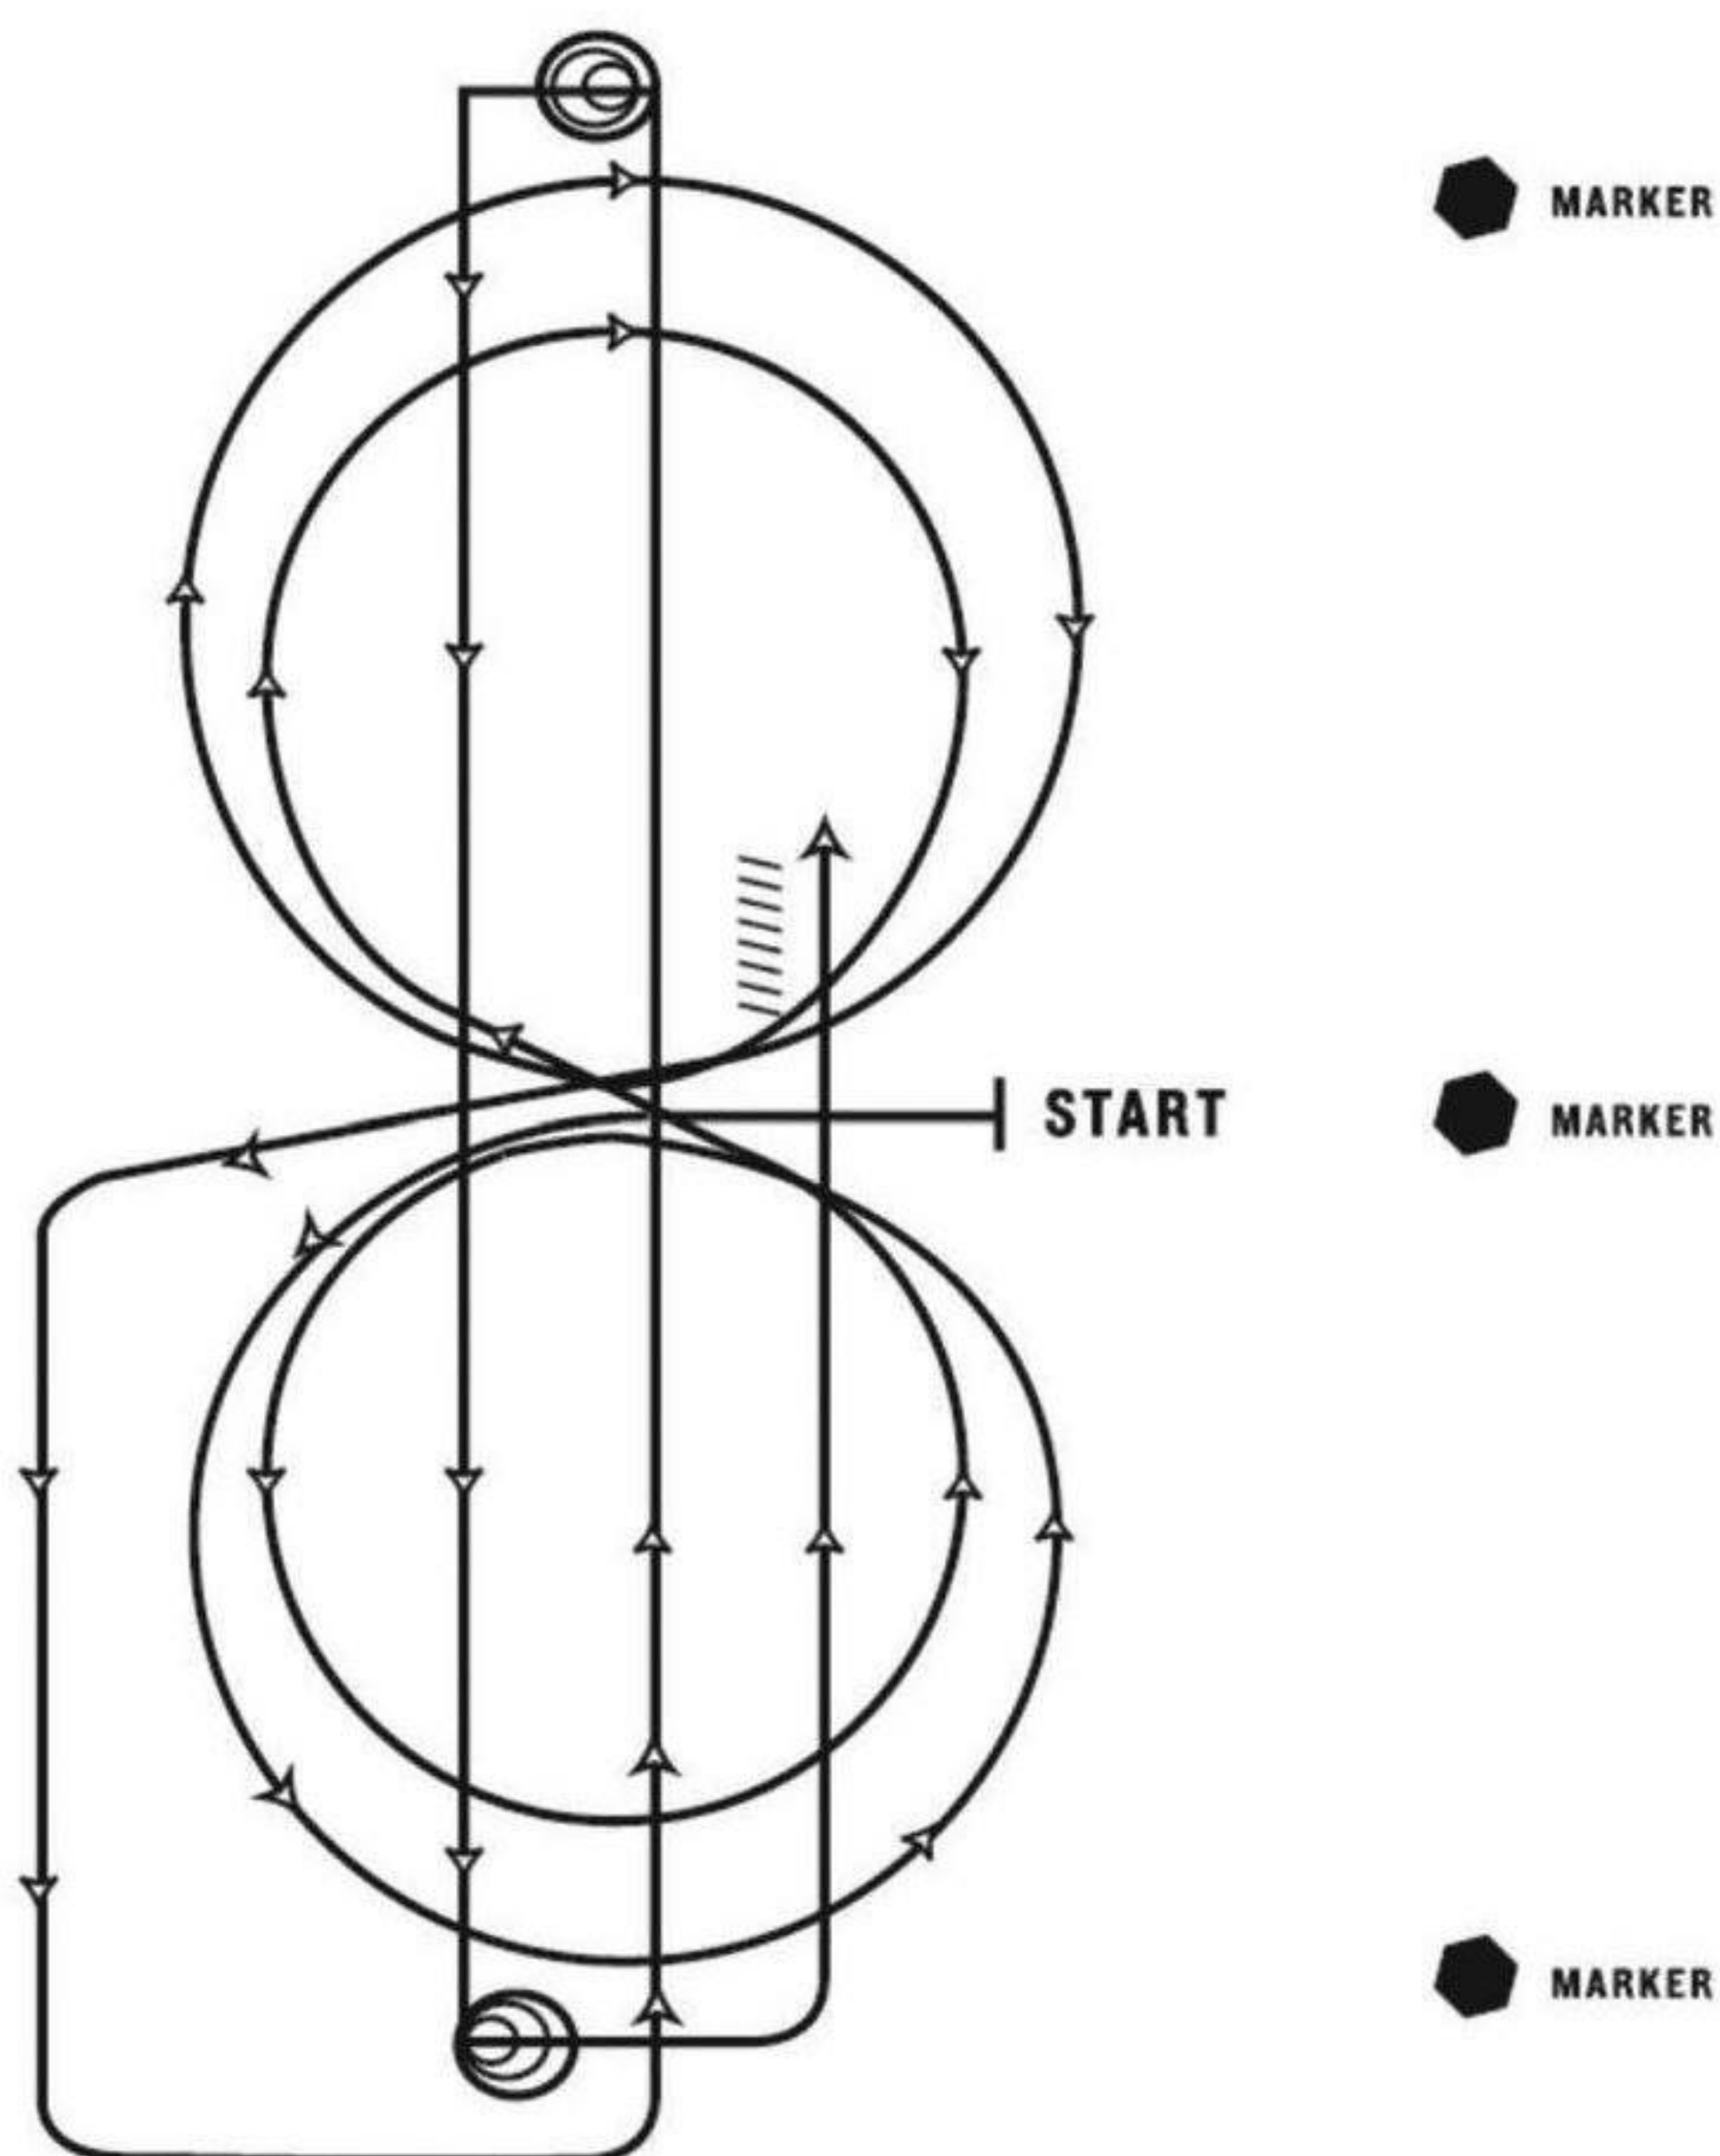

## VRH Ranch Reining Pattern 8

### Mandatory Marker along Fence or Wall

The judge shall indicate with markers on arena fence or wall the center of pattern.

Ride pattern as follows:

- 1.** Start by trotting into center of arena and stop. Start pattern facing toward judge.
- 2.** Begin on left lead and complete two circles to the left, the first circle large and fast, the second circle small and slow. Change leads to the right
- 3.** Complete two circles to the right, the first circle large and fast, the second circle small and slow. Change leads to the left
- 4.** Continue around the end of arena without breaking gait or changing leads, run down the center of the arena past end marker and execute a square sliding stop.
- 5.** Complete 3 1/2 spins to the left
- 6.** Run down to other end of arena, past the end marker and execute a square sliding stop.
- 7.** Complete 3 1/2 spins to the right
- 8.** Run past the center marker and execute a square sliding stop.
- 9.** Back at least 10 feet in a straight line
- 10.** Hesitate to complete pattern